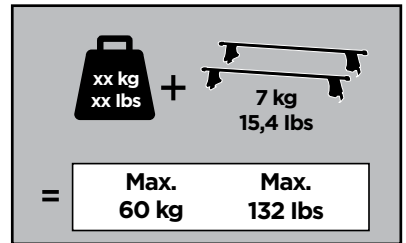

Thule Rapid System Kit 1434

> Instructions

HYUNDAI Avante, 4-dr Sedan, 06-10

HYUNDAI Elantra, 4-dr Sedan, 06-10 / *07-10

*North America

ISO 11154-E

141434
C.20121017
519-1434-03

Bring your life
thule.com