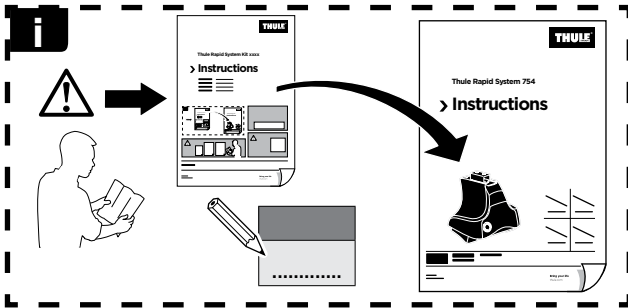

Thule Rapid System Kit 1434

> Instructions

HYUNDAI Avante, 4-dr Sedan, 06-10

HYUNDAI Elantra, 4-dr Sedan, 06-10 / *07-10

*North America

ISO 11154-E

141434
C.20121017
519-1434-03

Bring your life
thule.com