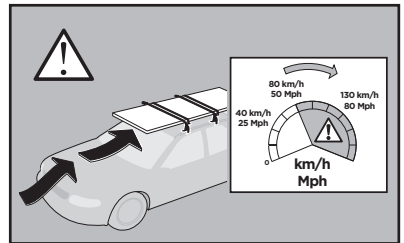

Thule Rapid System Kit 1369

> Instructions

VOLVO V50, 5-dr Estate, 04-12

VOLVO V50, 5-dr Wagon, *05-10

*North America

ISO 11154-E

141369

C.20160712
519-1369-04

Bring your life

thule.com

163 x2

164 x2

629 x2

697 x2

x1

x1

1

	X (scale)	X (mm)	X (inch)
VOLVO V50, 5-dr Estate, 04-12	41	1061	41 ³/₄
VOLVO V50, 5-dr Wagon, *05-10	41	1061	41 ³/₄