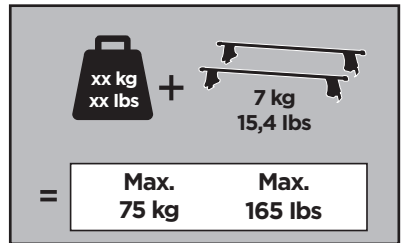

Thule Rapid System Kit 1369

> Instructions

VOLVO V50, 5-dr Estate, 04-12

VOLVO V50, 5-dr Wagon, *05-10

*North America

ISO 11154-E

141369

C.20160712
519-1369-04

Bring your life

thule.com

163 x2

164 x2

629 x2

697 x2

x1

x1

1

	X (scale)	X (mm)	X (inch)
VOLVO V50, 5-dr Estate, 04-12	41	1061	41 ³/₄
VOLVO V50, 5-dr Wagon, *05-10	41	1061	41 ³/₄