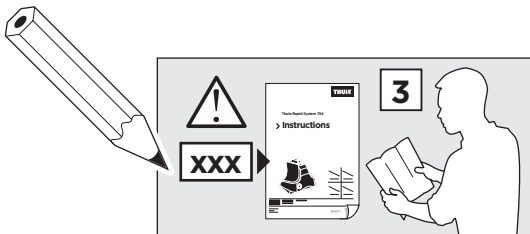

2

VOLVO V50, 5-dr Estate, 04-12

VOLVO V50, 5-dr Wagon, *05-10