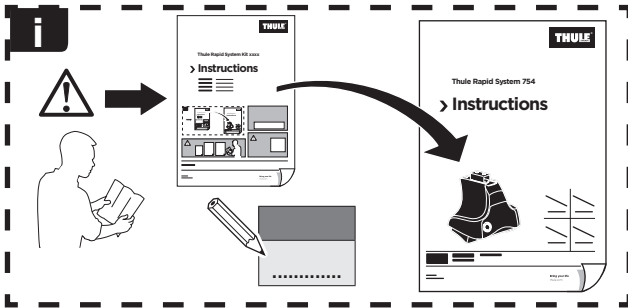

Thule Rapid System Kit 1369

> Instructions

VOLVO V50, 5-dr Estate, 04-12

VOLVO V50, 5-dr Wagon, *05-10

*North America

ISO 11154-E

141369

C.20160712
519-1369-04

Bring your life

thule.com

163 x2

164 x2

629 x2

697 x2

x1

x1

1

	X (scale)	X (mm)	X (inch)
VOLVO V50, 5-dr Estate, 04-12	41	1061	41 ³/₄
VOLVO V50, 5-dr Wagon, *05-10	41	1061	41 ³/₄