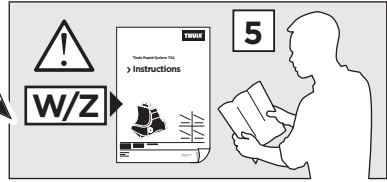

3

	W (mm)	Z (mm)	W (inch)	Z (inch)
VOLVO V50, 5-dr Estate, 04-12	225	800	8 7/8	31 1/2
VOLVO V50, 5-dr Wagon, *05-10	225	800	8 7/8	31 1/2